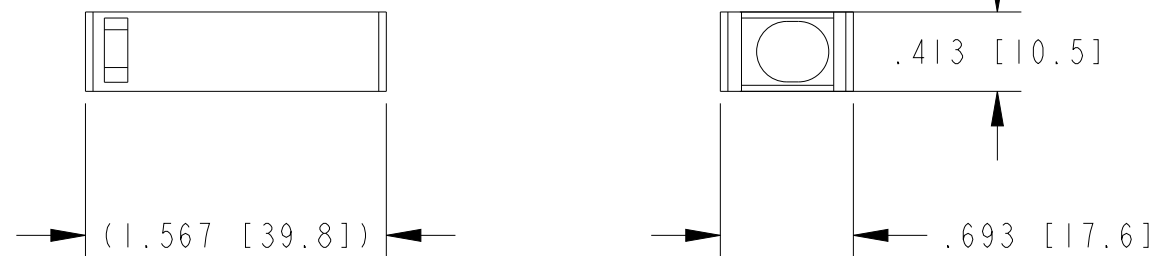

BACKSHELL WITH
 6 POS CONNECTOR

BACKSHELL ONLY

CUSTOMER DRAWING

- 2. DIMENSIONS IN () ARE FOR REFERENCE ONLY.
 - 1. REFER TO PRODUCT MANUAL ON NI.COM FOR MORE DETAILS.
- NOTES: UNLESS OTHERWISE SPECIFIED.

UNLESS OTHERWISE SPECIFIED DIMENSIONS ARE IN INCHES AND (MILLIMETERS).		 AUSTIN, TEXAS	
DO NOT SCALE DRAWING		TITLE	
THIRD ANGLE PROJECTION		NI 9972 CONNECTOR BLOCK 6 PIN WEIDMULLER	
SIZE	CODE	IDENT NO.	MM/DD/YYYY
B	7U296		03/14/2016
SCALE: 1/1		SHEET OF	